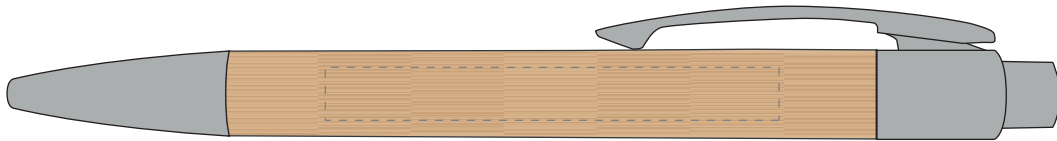

Your Ref:	Quantity:	Product Code: TPC916102NT
Our Ref:	Version: 1	Product Colour:

PRINTING CONCERNS:**PRODUCT INFO:**

We stock this item in the following colours

PANTONE REFERENCE(S)

- Colour 1
- Colour 1
- Colour 1
- Colour 1

ARTWORK SCALE 100%

ARTWORK SCALE 100%
Max print area: 60mm x 7mm

Product Image for visualisation
- colours may vary

The dashed line is to demonstrate print area and will not appear on your printed item

PLEASE NOTE: